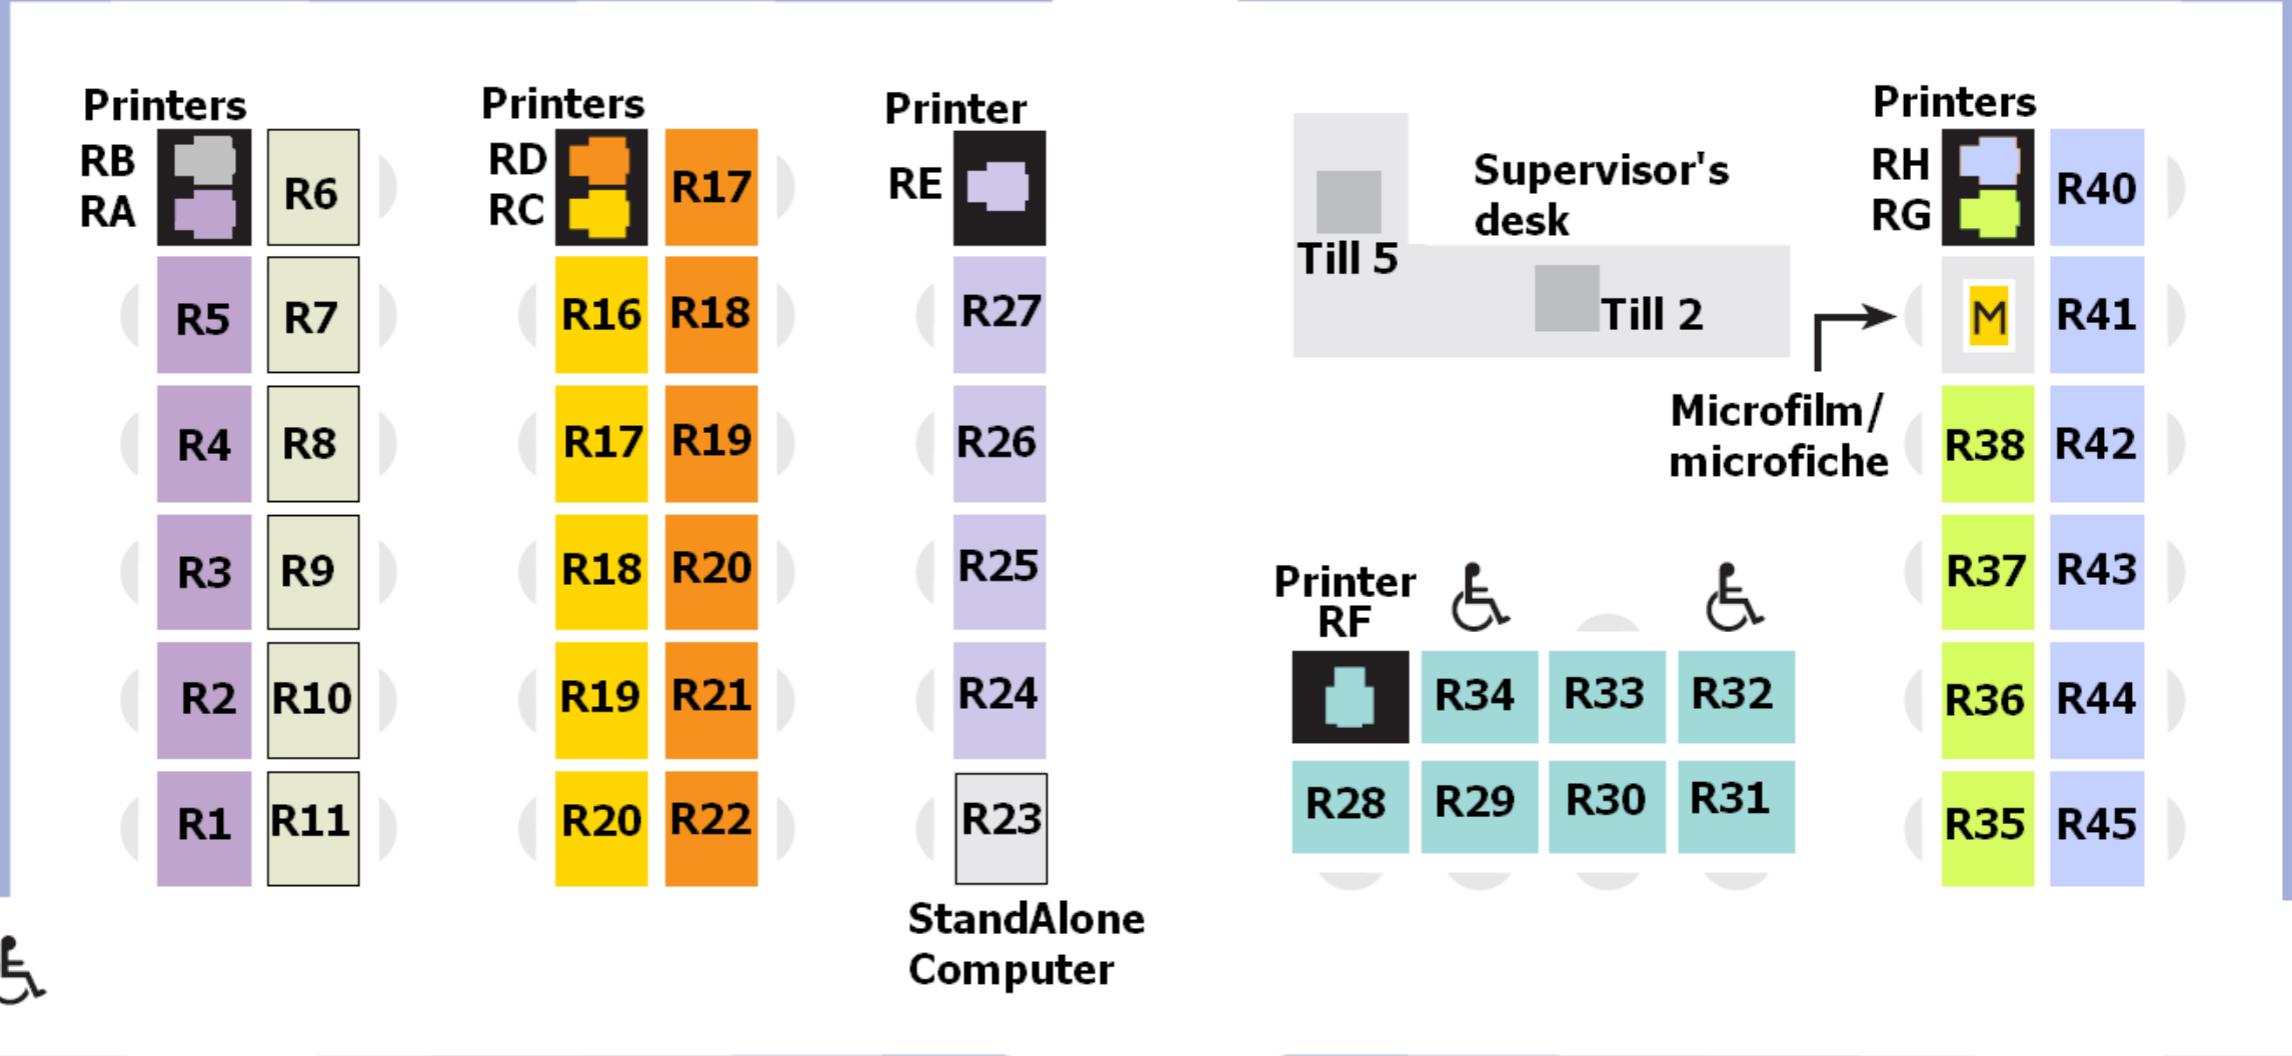

Reid Room

Access to Matheson Dome

Disabled access via stair lift

Access to Adam Dome