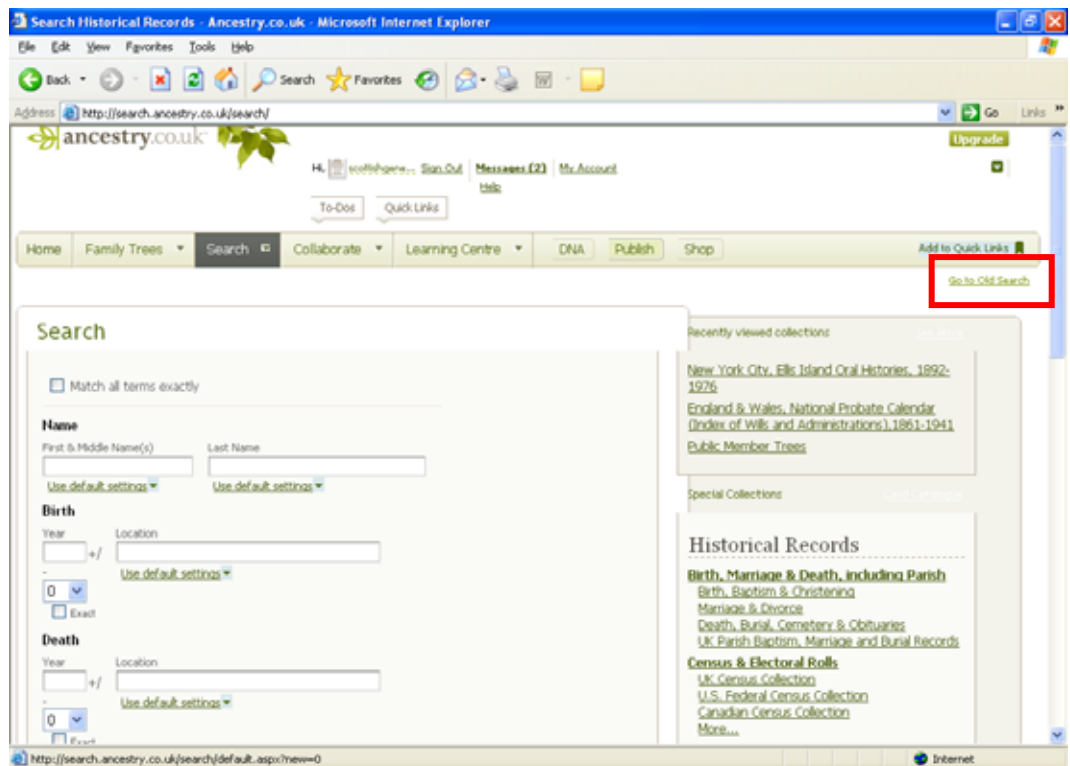

Objective

Learn how to Search and View Images via www.ancestry.co.uk

Step 1

- Go to www.ancestry.co.uk
- Login with your personal login details
- Click **Search**
- Click **Go to Old Search** as shown below

Step 2

- Enter required search criteria
- Click **Search**

Step 3

- Search results will be displayed
- Click required result

Step 4

- If there is an image available a preview of the image will be displayed